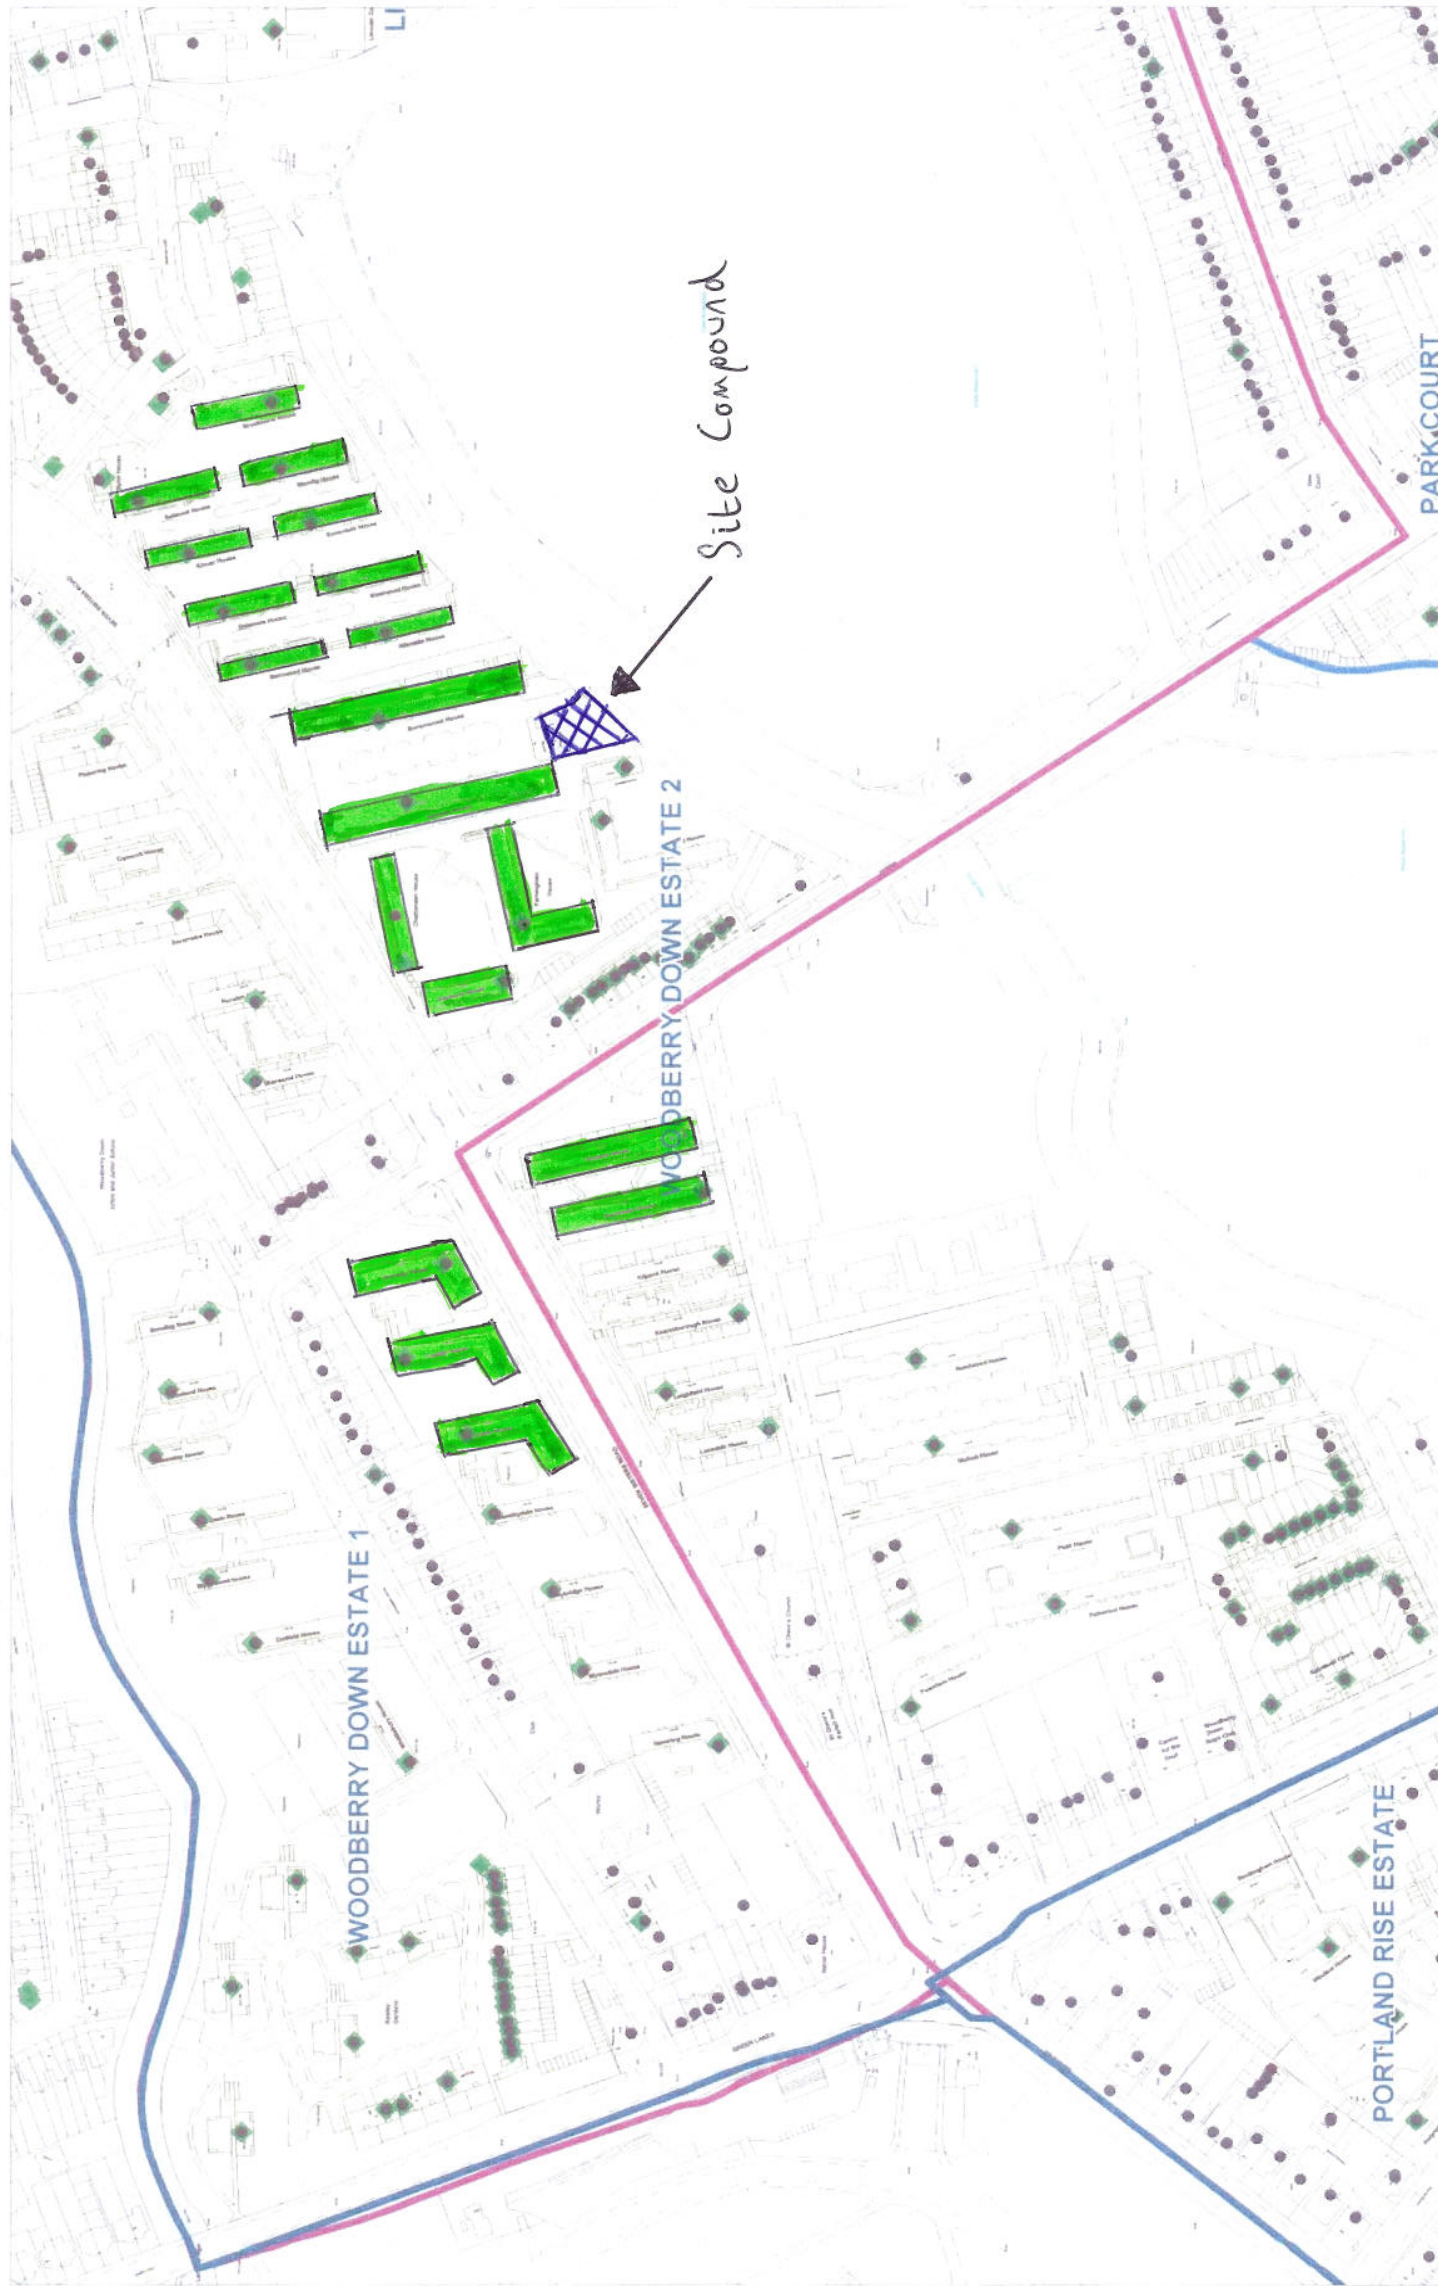

Woodberry down Project Layout

key

Site Offices

Blocks worked on

Original Hoist Layout (Proposed)

Key
Hoist

Shared Hoist Layout

- Key
- Hoist
 - Run-off Scaffold