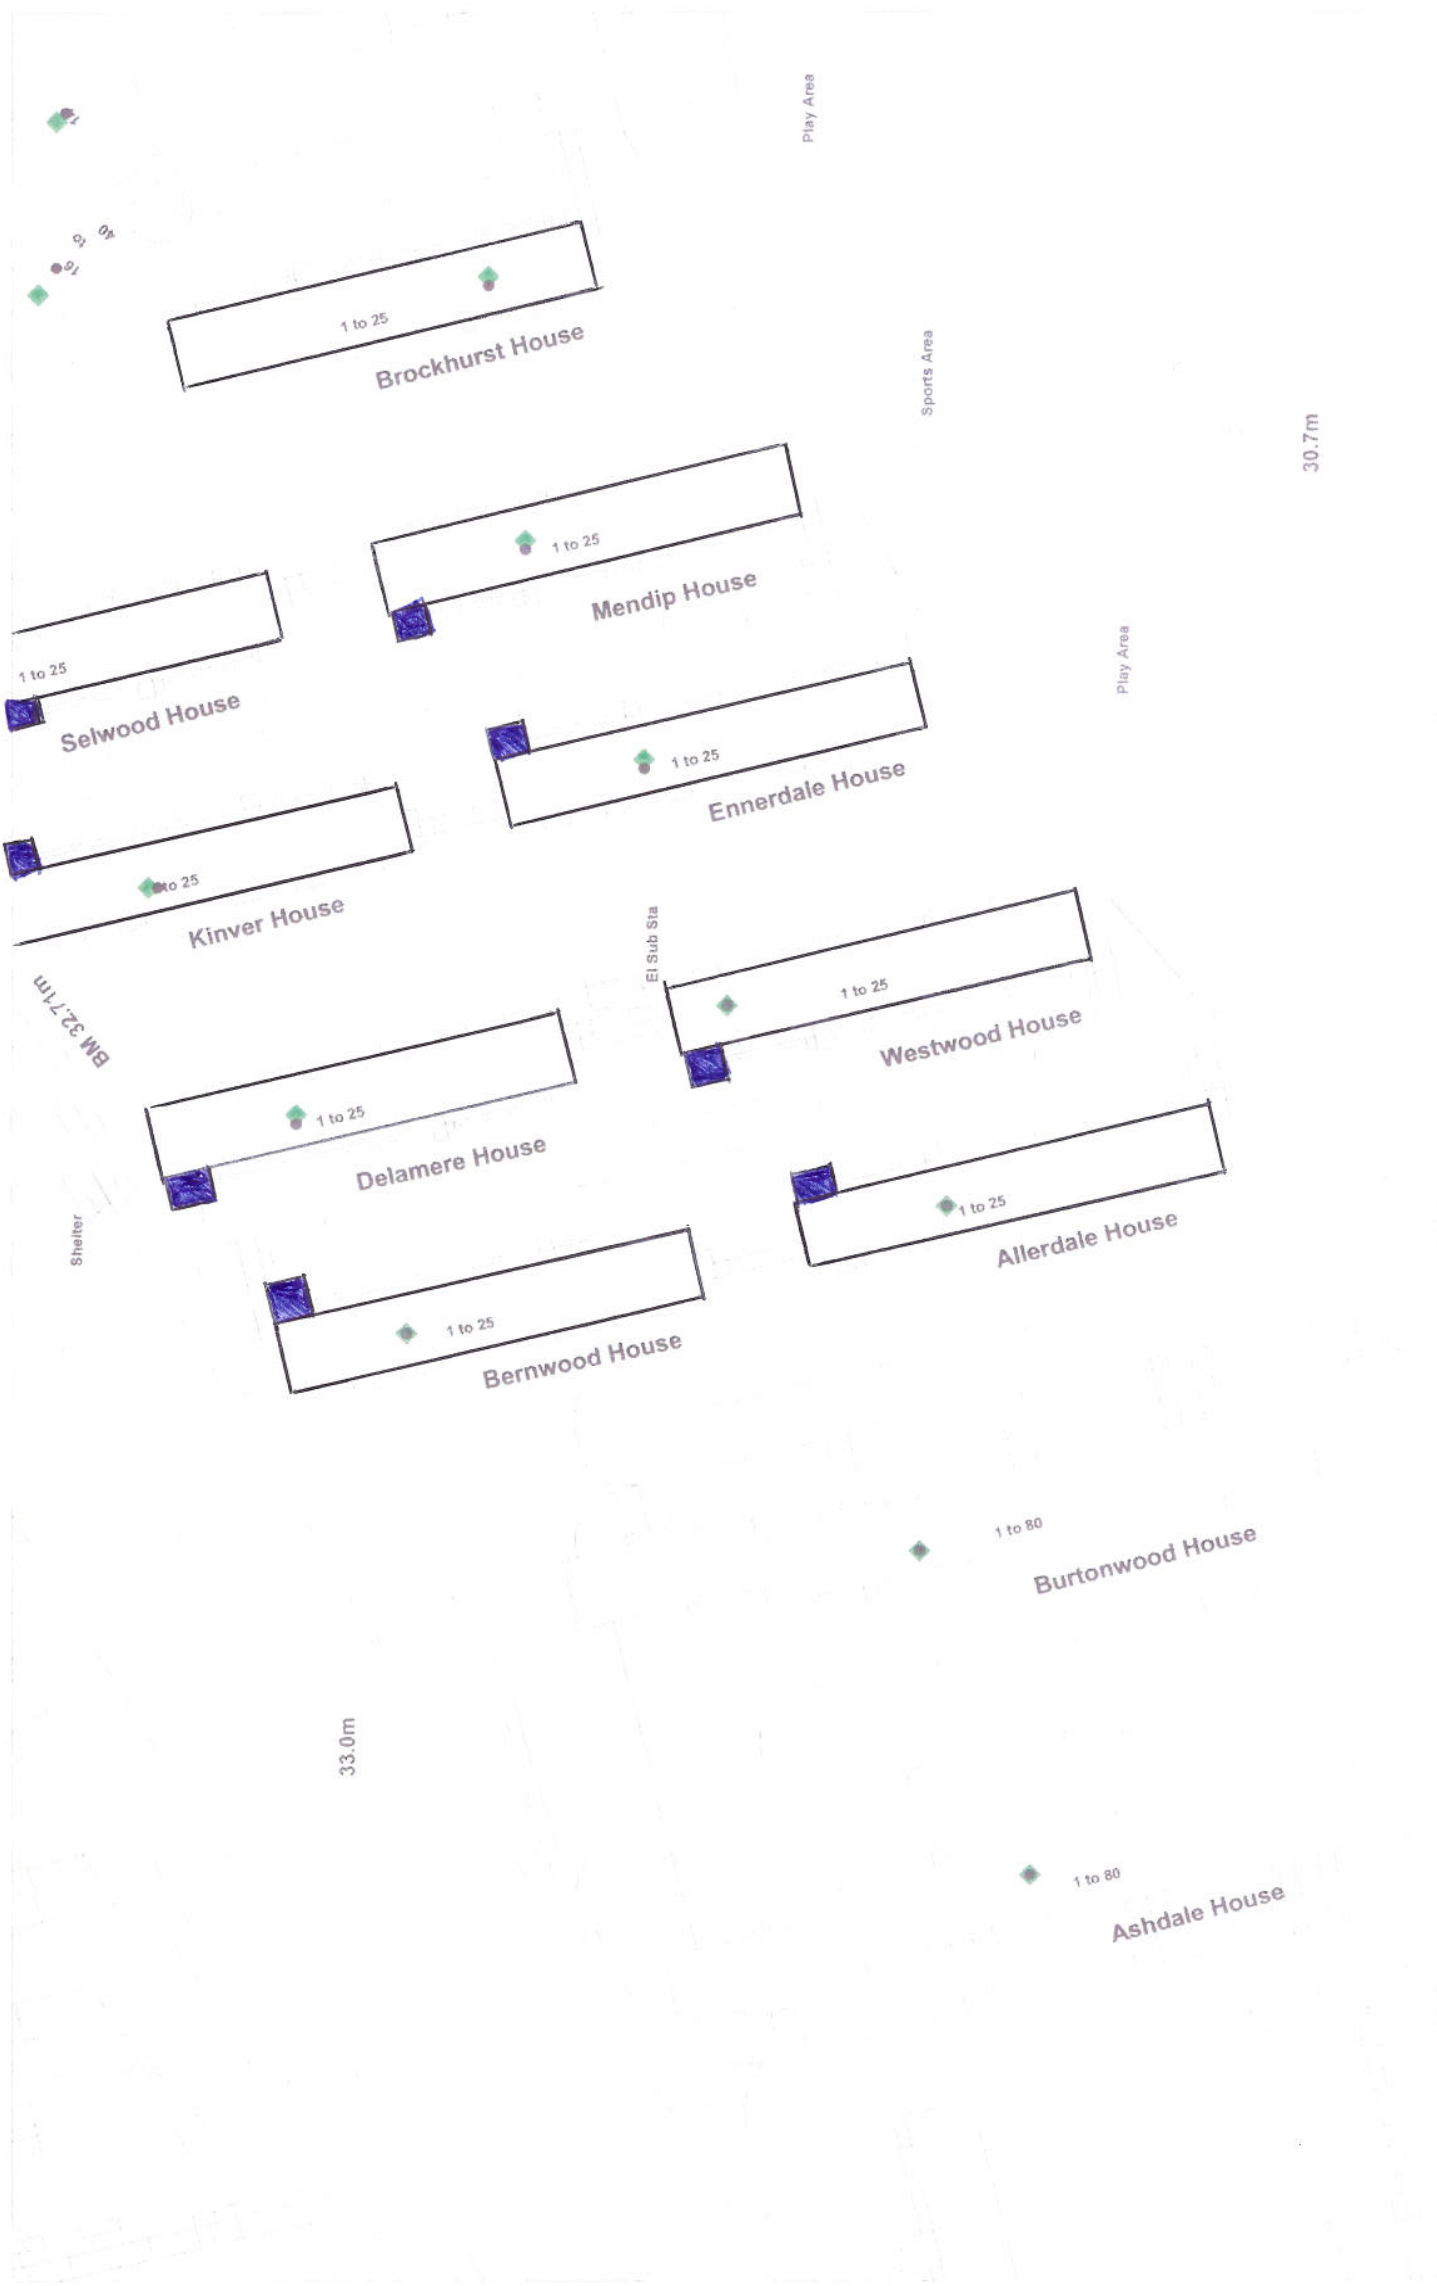

Woodberry down Project Layout

key

Site Offices

Blocks worked on

Original Hoist Layout (Proposed)

Key
Hoist

Shared Hoist Layout

- Key
- Hoist
 - Run-off Scaffold